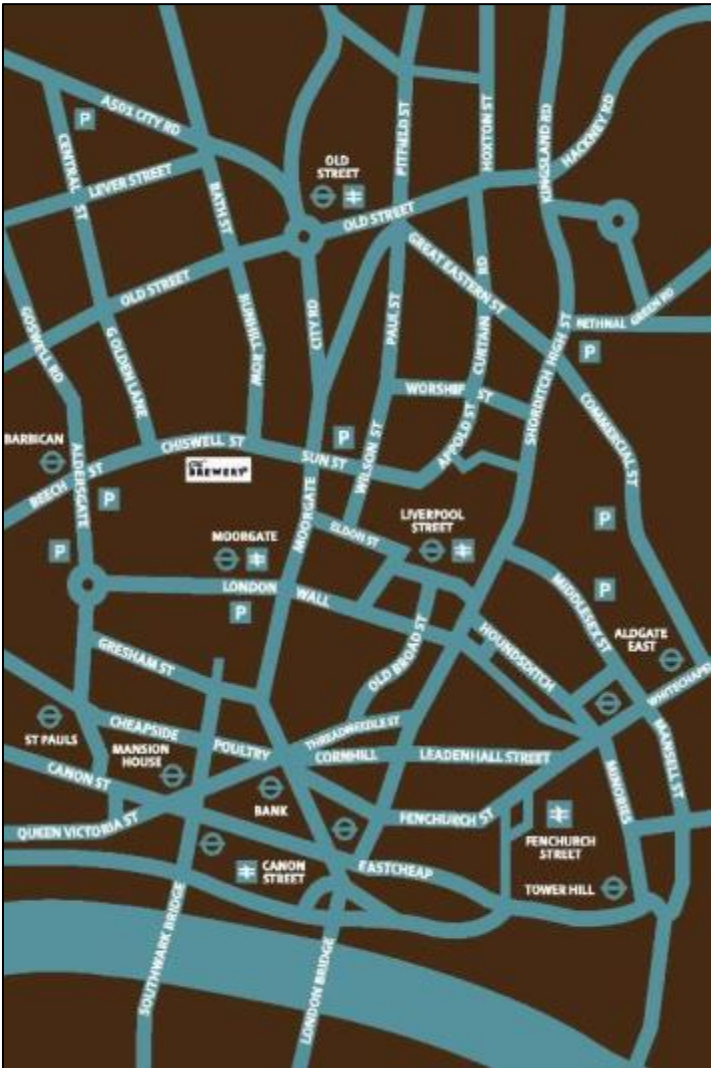

How To Find Us.

Underground and Rail

Barbican Station – 5 minutes walk

Circle, Metropolitan, Hammersmith & City, Northern and Thameslink

Moorgate Station – 5minute walk

Circle, Metropolitan, Hammersmith & City, Northern, British Rail and Thameslink

Bank Station – 15 minutes walk

Central, Northern and Waterloo & City

Liverpool Street – 10 minutes walk

Circle, Metropolitan, Hammersmith & City, Central and Mainline rail network

Parking

Convenient multi-storey NCP car parks located at:

Beech Street (8am – midnight daily)

Finsbury Square (24hrs Mon-Sat)

London Wall (24hrs Mon – Sat)

Bicycle

Bicycle parking is available at The Brewery. Bicycle helmets can be left at our complimentary cloakroom

Bus

A network of bus routes serve the local area. Please call London Transport on: 020 7222 1234 for details of your best route.